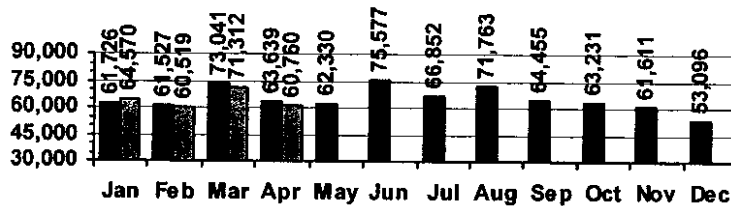

THE LOGAN LIBRARY
 255 NORTH MAIN LOGAN, UTAH 84321-3914
 (435) 716-9123 Fax (435) 753-5026

Logan Library Monthly Report April 2006

CIRCULATION

Total Circulation

■ 2005 ■ 2006

Average Daily Circulation: 2,430
 Highest day: 3,333 on Mon, Apr 17

VISITS

Patron Exit Count

■ 2005 ■ 2006

Average visits per day: 821.0
 Circulations per visit: 3.0

Total number of library card holders: 25,461

SERVICES

Total Number of Reference Questions Answered

■ 2005 ■ 2006

Number of Online Visits

■ 2005 ■ 2006

PROGRAMS / PROJECTS

1. **Storytime:** Number of Sessions: 18
 Average Attendance: 25.2
 Total Attendance: 454
 Adult Visitors: 11

2. Ongoing Projects:

A. Tech Processing - Janet