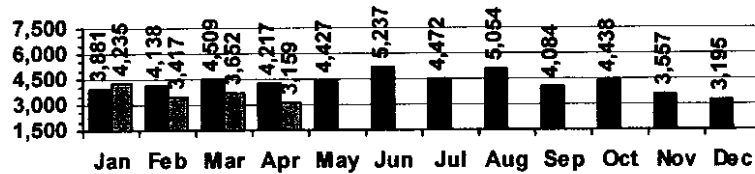

VISITS

Patron Exit Count

■ 2005 ■ 2006

Average visits per day: 821.0
 Circulations per visit: 3.0

Total number of library card holders: 25,461

SERVICES

Total Number of Reference Questions Answered

■ 2005 ■ 2006

Number of Online Visits

■ 2005 ■ 2006

PROGRAMS / PROJECTS

1. **Storytime:** Number of Sessions: 18
 Average Attendance: 25.2
 Total Attendance: 454
 Adult Visitors: 11

2. Ongoing Projects:

A. Tech Processing - Janet