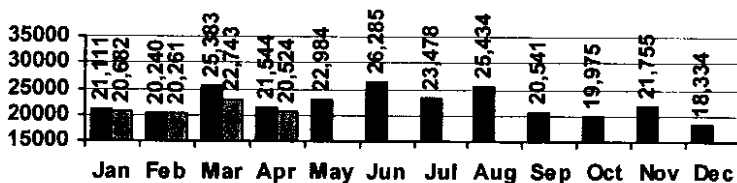

VISITS

Patron Exit Count

■ 2005 ■ 2006

Average visits per day: 821.0
Circulations per visit: 3.0

Total number of library card holders: 25,461