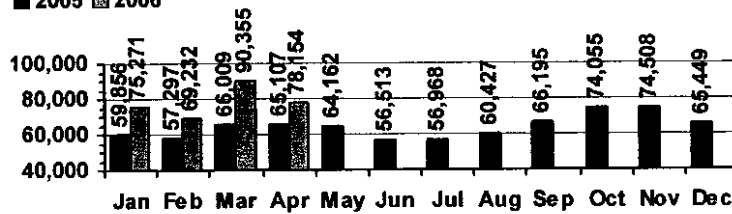

VISITS

Patron Exit Count

■ 2005 ■ 2006

Average visits per day: 821.0
 Circulations per visit: 3.0

Total number of library card holders: 25,461

SERVICES

Total Number of Reference Questions Answered

■ 2005 ■ 2006

Number of Online Visits

■ 2005 ■ 2006

PROGRAMS / PROJECTS

1. **Storytime:** Number of Sessions: 18
 Average Attendance: 25.2
 Total Attendance: 454
 Adult Visitors: 11

2. Ongoing Projects:

A. Tech Processing - Janet