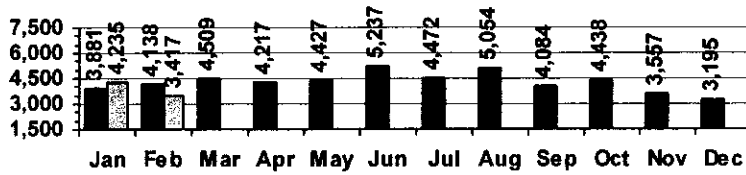

VISITS

Patron Exit Count

■ 2005 ■ 2006

Average visits per day: 880.9
 Circulations per visit: 3.0

Total number of library card holders: 25,388

SERVICES

Total Number of Reference Questions Answered

■ 2005 ■ 2006

Number of Online Visits

■ 2005 ■ 2006

PROGRAMS / PROJECTS

- 1. Storytime:** Number of Sessions: 18
 Average Attendance: 24.9
 Total Attendance: 449
 Adult Visitors: 5

2. Ongoing Projects:

A. Activities - Storytime