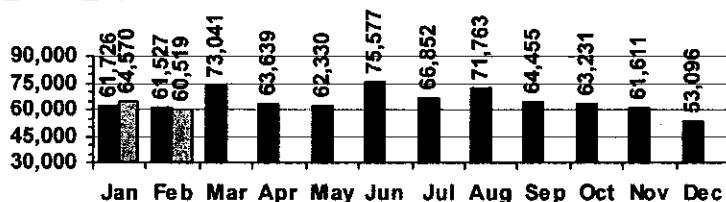

THE LOGAN LIBRARY
 255 NORTH MAIN LOGAN, UTAH 84321-3914
 (435) 716-9123 Fax (435) 753-5026

Logan Library Monthly Report February 2006

CIRCULATION

Total Circulation

■ 2005 ■ 2006

Average Daily Circulation: 2,631
 Highest day: 3,942 on Tue, Feb 21

VISITS

Patron Exit Count

■ 2005 ■ 2006

Average visits per day: 880.9
 Circulations per visit: 3.0

Total number of library card holders: 25,388

SERVICES

Total Number of Reference Questions Answered

■ 2005 ■ 2006