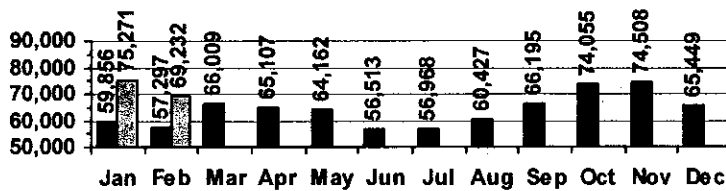

VISITS

Patron Exit Count

■ 2005 ■ 2006

Average visits per day: 880.9
 Circulations per visit: 3.0

Total number of library card holders: 25,388

SERVICES

Total Number of Reference Questions Answered

■ 2005 ■ 2006

Number of Online Visits

■ 2005 ■ 2006

PROGRAMS / PROJECTS

- 1. Storytime:** Number of Sessions: 18
 Average Attendance: 24.9
 Total Attendance: 449
 Adult Visitors: 5

2. Ongoing Projects:

A. Activities - Storytime