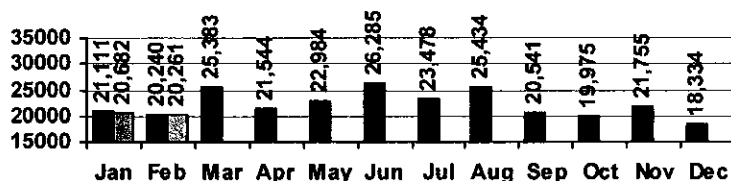

VISITS

Patron Exit Count

■ 2005 ■ 2006

Average visits per day: 880.9
 Circulations per visit: 3.0

Total number of library card holders: 25,388

SERVICES

Total Number of Reference Questions Answered

■ 2005 ■ 2006