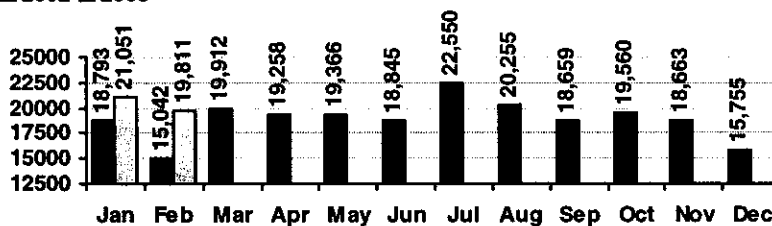

HOLDINGS

	Donations	Purchases	Discards
Fiction	23	442	1,178
Nonfiction	21	195	277
Audiovisual	5	120	35
Total	49	757	1,490

150,909 Items in collection

VISITS

Patron Exit Count

■ 2002 □ 2003

Average visits per day: 861.3
 Circulations per visit: 2.9

SERVICES

Total Number of Reference Questions Answered

Number of Online Visits

PROGRAMS / PROJECTS

1. Storytime: Number of Sessions:	18
Average Attendance	25.1
Total Attendance	452
Adult Visitors	15