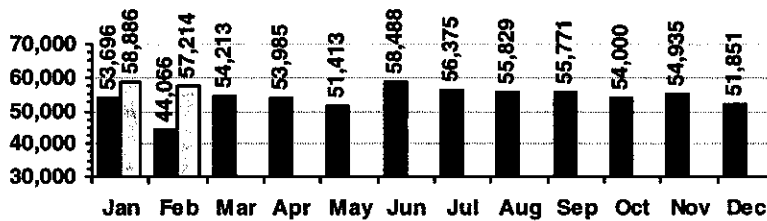

THE LOGAN LIBRARY
 255 NORTH MAIN LOGAN, UTAH 84321-3914
 (435) 716-9123 Fax (435) 753-5026

Logan Library Monthly Report February 2003

CIRCULATION

Total Circulation

■ 2002 □ 2003

Average Daily Circulation: 2,487
 Highest day: 3,411 on Tue, Feb 18

HOLDINGS

	Donations	Purchases	Discards
Fiction	23	442	1,178
Nonfiction	21	195	277
Audiovisual	5	120	35
Total	49	757	1,490

150,909 Items in collection

VISITS

Patron Exit Count

■ 2002 □ 2003

Average visits per day: 861.3
 Circulations per visit: 2.9

SERVICES

Total Number of Reference Questions Answered

Number of Online Visits

PROGRAMS / PROJECTS

1. Storytime: Number of Sessions:	18
Average Attendance	25.1
Total Attendance	452
Adult Visitors	15