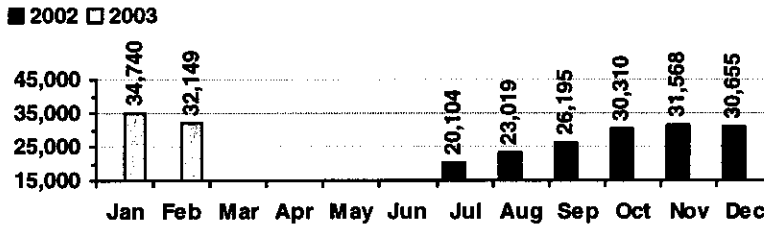

HOLDINGS

	Donations	Purchases	Discards
Fiction	23	442	1,178
Nonfiction	21	195	277
Audiovisual	5	120	35
Total	49	757	1,490

150,909 Items in collection

VISITS

Patron Exit Count

■ 2002 □ 2003

Average visits per day: 861.3
 Circulations per visit: 2.9

SERVICES

Total Number of Reference Questions Answered

Number of Online Visits

PROGRAMS / PROJECTS

1. Storytime: Number of Sessions:	18
Average Attendance	25.1
Total Attendance	452
Adult Visitors	15