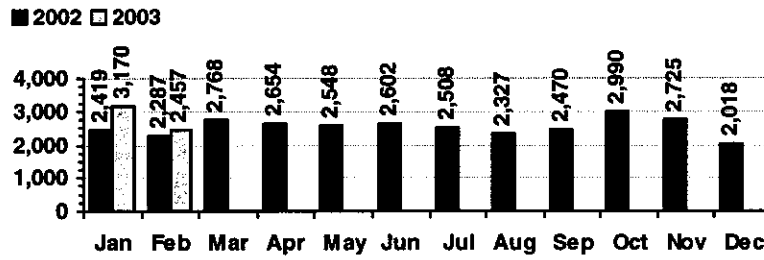

HOLDINGS

	Donations	Purchases	Discards
Fiction	23	442	1,178
Nonfiction	21	195	277
Audiovisual	5	120	35
Total	49	757	1,490

150,909 Items in collection

VISITS

Patron Exit Count

■ 2002 □ 2003

Average visits per day: 861.3
 Circulations per visit: 2.9

SERVICES

Total Number of Reference Questions Answered

Number of Online Visits

PROGRAMS / PROJECTS

1. Storytime: Number of Sessions:	18
Average Attendance	25.1
Total Attendance	452
Adult Visitors	15