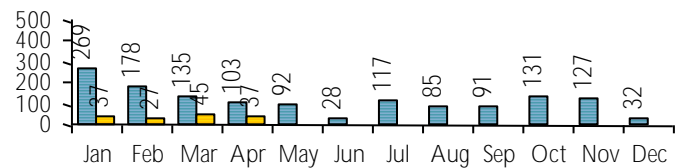

Physical Circulation: 42,452

2020 2021

Average Physical Circulation: 1,633
 Highest day: 2,121 on Tue, Apr 6

Self Checkout Kiosk

checkout desk

successful logins:	884
unsuccessful logins:	45
successful checkouts:	890

2020 2021

Other Service Transactions: 709

2020 2021

computer/printing directional/policy
other reference

Pick-it-Up : 121
Books by Mail : 15

Purchased Database Usage

2020 2021

Consumer Reports

2020 2021

Niche Academy

2020 2021

Creativebug Portal

2020 2021

UniversalClass

2020 2021

Mango Languages

Scheduled Meeting Room Usage

(No scheduled meeting room usage at this time)

HOLDINGS

	nonfiction	fiction	audiovisual
items added	33	249	72
items withdrawn	1,445	412	29

Items in collection: 159,983

Titles in collection: 123,804