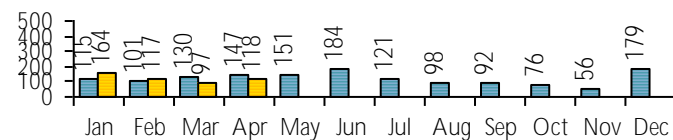

2020 2021

Other Service Transactions: 709

2020 2021

computer/printing directional/policy
other reference

Pick-it-Up : 121
Books by Mail : 15

Purchased Database Usage

2020 2021

Consumer Reports

2020 2021

Niche Academy

2020 2021

Creativebug Portal

2020 2021

UniversalClass

2020 2021

Mango Languages

Scheduled Meeting Room Usage

(No scheduled meeting room usage at this time)

HOLDINGS

	nonfiction	fiction	audiovisual
items added	33	249	72
items withdrawn	1,445	412	29

Items in collection: 159,983

Titles in collection: 123,804