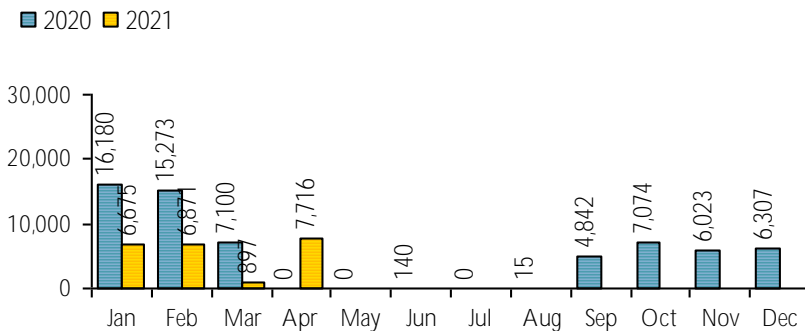

**LOGAN LIBRARY
MONTHLY REPORT
APRIL 2021**

VISITS

Patron Exit Count: 7,716

New cards this month: 152
Cards renewed this month: 197
Total Library Card Holders: 23,130
 Inside of Logan: 19,516
 Outside of Logan: 1,043
 ILL and System cards: 2,570

Online Visits: 72,349

Average minutes per visit: 1:12

Website Traffic Details:

CIRCULATION

Online Circulation: 11,258

2020 2021

Overdrive: 11,108
 RBDigital Magazines: 0
 Freegal Streaming: 74
 Freegal Downloads: 45
 Hoopla: 31 #####

Physical Circulation: 42,452

2020 2021

Average Physical Circulation: 1,633
 Highest day: 2,121 on Tue, Apr 6

Self Checkout Kiosk

checkout desk

successful logins:	884
unsuccessful logins:	45
successful checkouts:	890