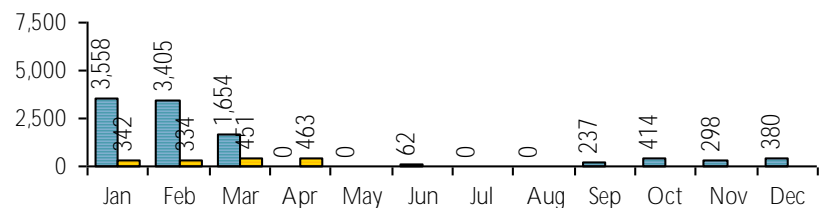

Online Visits: 72,349

Average minutes per visit: 1:12

Website Traffic Details:

CIRCULATION

Online Circulation: 11,258

2020 2021

Overdrive: 11,108
 RBDigital Magazines: 0
 Freegal Streaming: 74
 Freegal Downloads: 45
 Hoopla: 31 #####

Physical Circulation: 42,452

2020 2021

Average Physical Circulation: 1,633
 Highest day: 2,121 on Tue, Apr 6

Self Checkout Kiosk

checkout desk

successful logins:	884
unsuccessful logins:	45
successful checkouts:	890

Information desk

successful checkouts	363	successful patrons	93
successful renewals	49	patrons refused	11
checkouts refused	6		

SERVICES

Computer Sessions: 463

research spec coll express adult

2020 2021

Reference Transactions: 716

2020 2021

Other Service Transactions: 709

2020 2021

computer/printing directional/policy
other reference

Pick-it-Up : 121
Books by Mail : 15

Purchased Database Usage

2020 2021

Consumer Reports