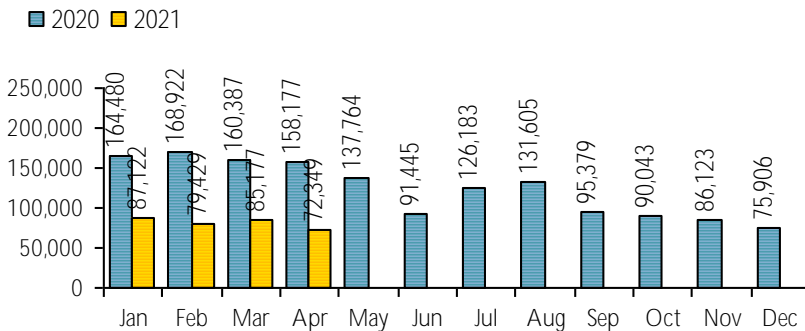

**LOGAN LIBRARY
MONTHLY REPORT
APRIL 2021**

VISITS

Patron Exit Count: 7,716

New cards this month: 152
Cards renewed this month: 197
Total Library Card Holders: 23,130
 Inside of Logan: 19,516
 Outside of Logan: 1,043
 ILL and System cards: 2,570

Online Visits: 72,349

Average minutes per visit: 1:12

Website Traffic Details:

CIRCULATION

Online Circulation: 11,258

2020 2021

Overdrive: 11,108
 RBDigital Magazines: 0
 Freegal Streaming: 74
 Freegal Downloads: 45
 Hoopla: 31 #####

Physical Circulation: 42,452

2020 2021

Average Physical Circulation: 1,633
 Highest day: 2,121 on Tue, Apr 6

Self Checkout Kiosk

checkout desk

successful logins:	884
unsuccessful logins:	45
successful checkouts:	890