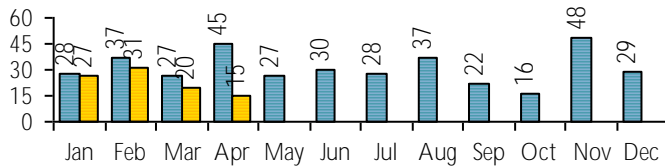

Online Visits: 72,349

Average minutes per visit: 1:12

Website Traffic Details:

CIRCULATION

Online Circulation: 11,258

2020 2021

Overdrive: 11,108
 RBDigital Magazines: 0
 Freegal Streaming: 74
 Freegal Downloads: 45
 Hoopla: 31 #####

Physical Circulation: 42,452

2020 2021

Average Physical Circulation: 1,633
 Highest day: 2,121 on Tue, Apr 6

Self Checkout Kiosk

checkout desk

successful logins:	884
unsuccessful logins:	45
successful checkouts:	890

Information desk

successful checkouts	363	successful patrons	93
successful renewals	49	patrons refused	11
checkouts refused	6		

SERVICES

Computer Sessions: 463

research spec coll express adult

2020 2021

Reference Transactions: 716

2020 2021

Other Service Transactions: 709

2020 2021

computer/printing directional/policy
other reference

Pick-it-Up : 121
Books by Mail : 15

Purchased Database Usage

2020 2021

Consumer Reports