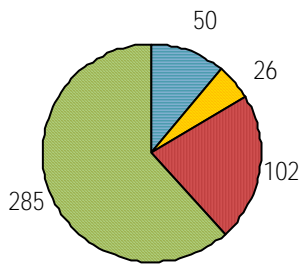

Online Visits: 72,349

Average minutes per visit: 1:12

Website Traffic Details:

CIRCULATION

Online Circulation: 11,258

2020 2021

Overdrive: 11,108
 RBDigital Magazines: 0
 Freegal Streaming: 74
 Freegal Downloads: 45
 Hoopla: 31 #####

Physical Circulation: 42,452

2020 2021

Average Physical Circulation: 1,633
 Highest day: 2,121 on Tue, Apr 6

Self Checkout Kiosk

checkout desk

successful logins:	884
unsuccessful logins:	45
successful checkouts:	890

Information desk

successful checkouts	363	successful patrons	93
successful renewals	49	patrons refused	11
checkouts refused	6		

SERVICES

Computer Sessions: 463

research spec coll express adult

2020 2021

Reference Transactions: 716