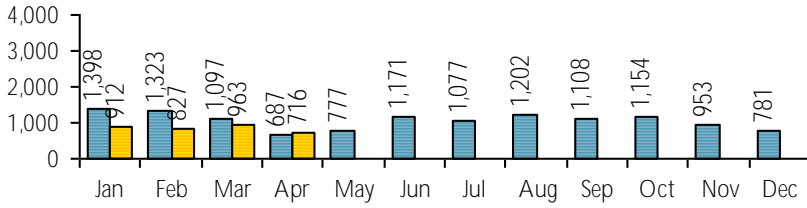

Online Visits: 72,349

Average minutes per visit: 1:12

Website Traffic Details:

CIRCULATION

Online Circulation: 11,258

2020 2021

Overdrive: 11,108
 RBDigital Magazines: 0
 Freegal Streaming: 74
 Freegal Downloads: 45
 Hoopla: 31 #####

Physical Circulation: 42,452

2020 2021

Average Physical Circulation: 1,633
 Highest day: 2,121 on Tue, Apr 6

Self Checkout Kiosk

checkout desk

successful logins:	884
unsuccessful logins:	45
successful checkouts:	890

Information desk

successful checkouts	363	successful patrons	93
successful renewals	49	patrons refused	11
checkouts refused	6		

SERVICES

Computer Sessions: 463

research spec coll express adult

2020 2021

Reference Transactions: 716

2020 2021

Other Service Transactions: 709

2020 2021

computer/printing directional/policy
other reference

Pick-it-Up : 121
Books by Mail : 15

Purchased Database Usage

2020 2021

Consumer Reports