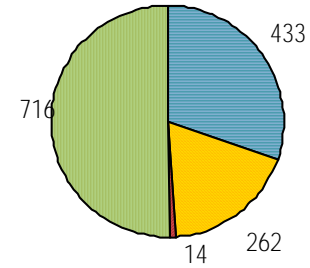

Online Visits: 72,349

Average minutes per visit: 1:12

Website Traffic Details:

CIRCULATION

Online Circulation: 11,258

2020 2021

Overdrive: 11,108
 RBDigital Magazines: 0
 Freegal Streaming: 74
 Freegal Downloads: 45
 Hoopla: 31 #####

Physical Circulation: 42,452

2020 2021

Average Physical Circulation: 1,633
 Highest day: 2,121 on Tue, Apr 6

Self Checkout Kiosk

checkout desk

successful logins:	884
unsuccessful logins:	45
successful checkouts:	890

Information desk

successful checkouts	363	successful patrons	93
successful renewals	49	patrons refused	11
checkouts refused	6		

SERVICES

Computer Sessions: 463

research spec coll express adult

2020 2021

Reference Transactions: 716

2020 2021

Other Service Transactions: 709

2020 2021

computer/printing directional/policy
other reference

Pick-it-Up : 121
Books by Mail : 15

Purchased Database Usage

2020 2021

Consumer Reports