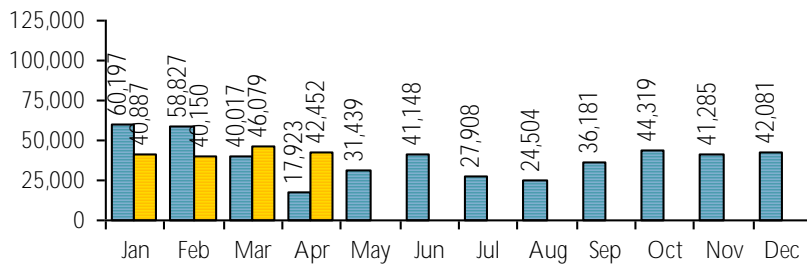

**LOGAN LIBRARY
MONTHLY REPORT
APRIL 2021**

VISITS

Patron Exit Count: 7,716

New cards this month: 152
Cards renewed this month: 197
Total Library Card Holders: 23,130
 Inside of Logan: 19,516
 Outside of Logan: 1,043
 ILL and System cards: 2,570

Online Visits: 72,349

Average minutes per visit: 1:12

Website Traffic Details:

CIRCULATION

Online Circulation: 11,258

2020 2021

Overdrive: 11,108
 RBDigital Magazines: 0
 Freegal Streaming: 74
 Freegal Downloads: 45
 Hoopla: 31 #####

Physical Circulation: 42,452

2020 2021

Average Physical Circulation: 1,633
 Highest day: 2,121 on Tue, Apr 6

Self Checkout Kiosk

checkout desk

successful logins:	884
unsuccessful logins:	45
successful checkouts:	890

Information desk

successful checkouts	363	successful patrons	93
successful renewals	49	patrons refused	11
checkouts refused	6		

SERVICES

Computer Sessions: 463

research spec coll express adult

2020 2021

Reference Transactions: 716