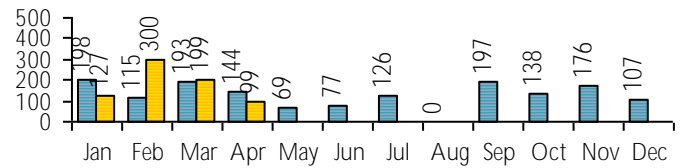

Niche Academy