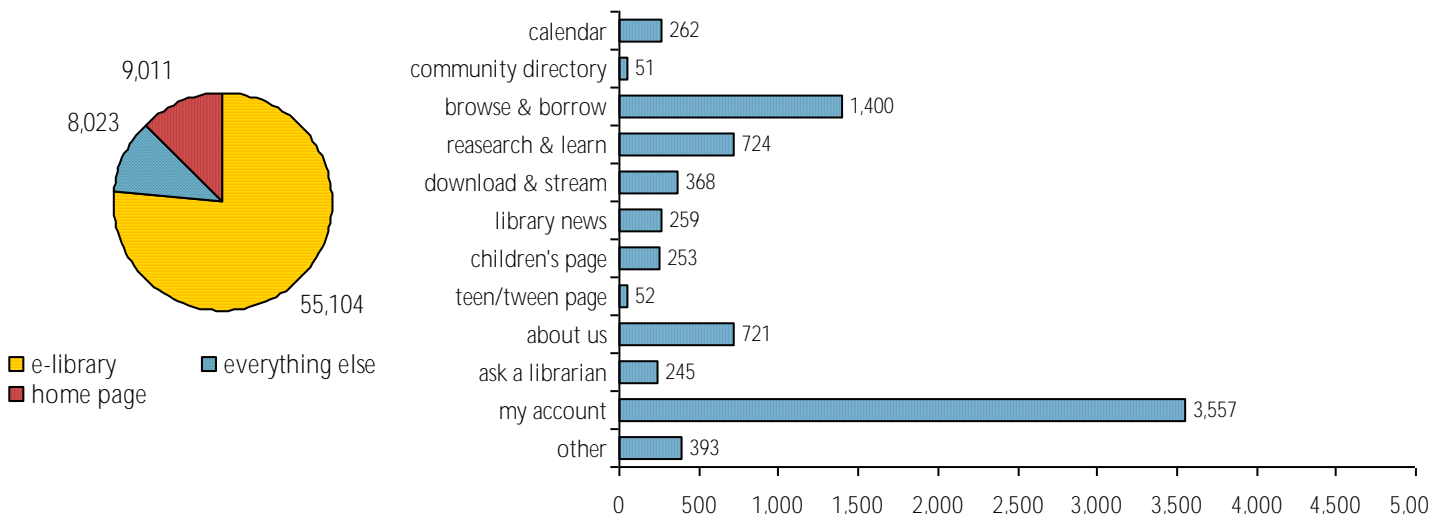

**LOGAN LIBRARY
MONTHLY REPORT
APRIL 2021**

VISITS

Patron Exit Count: 7,716

New cards this month: 152
Cards renewed this month: 197
Total Library Card Holders: 23,130
 Inside of Logan: 19,516
 Outside of Logan: 1,043
 ILL and System cards: 2,570

Online Visits: 72,349

Average minutes per visit: 1:12

Website Traffic Details:

CIRCULATION

Online Circulation: 11,258

2020 2021

Overdrive: 11,108
 RBDigital Magazines: 0
 Freegal Streaming: 74
 Freegal Downloads: 45
 Hoopla: 31 #####

Physical Circulation: 42,452

2020 2021

Average Physical Circulation: 1,633
 Highest day: 2,121 on Tue, Apr 6

Self Checkout Kiosk

checkout desk

successful logins:	884
unsuccessful logins:	45
successful checkouts:	890