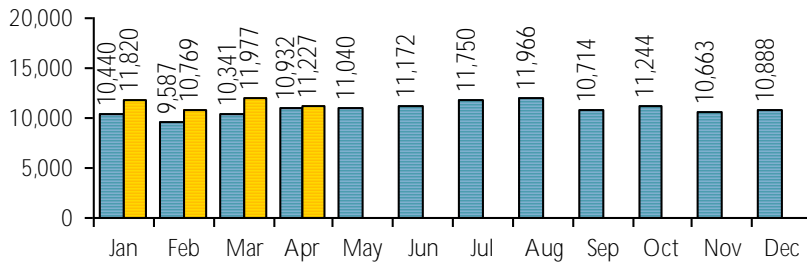

**LOGAN LIBRARY
MONTHLY REPORT
APRIL 2021**

VISITS

Patron Exit Count: 7,716

New cards this month: 152
Cards renewed this month: 197
Total Library Card Holders: 23,130
 Inside of Logan: 19,516
 Outside of Logan: 1,043
 ILL and System cards: 2,570

Online Visits: 72,349

Average minutes per visit: 1:12

Website Traffic Details:

CIRCULATION

Online Circulation: 11,258

2020 2021

Overdrive: 11,108
 RBDigital Magazines: 0
 Freegal Streaming: 74
 Freegal Downloads: 45
 Hoopla: 31 #####

Physical Circulation: 42,452

2020 2021

Average Physical Circulation: 1,633
 Highest day: 2,121 on Tue, Apr 6

Self Checkout Kiosk

checkout desk

successful logins:	884
unsuccessful logins:	45
successful checkouts:	890

Information desk

successful checkouts	363	successful patrons	93
successful renewals	49	patrons refused	11
checkouts refused	6		

SERVICES

Computer Sessions: 463

research spec coll express adult

2020 2021

Reference Transactions: 716