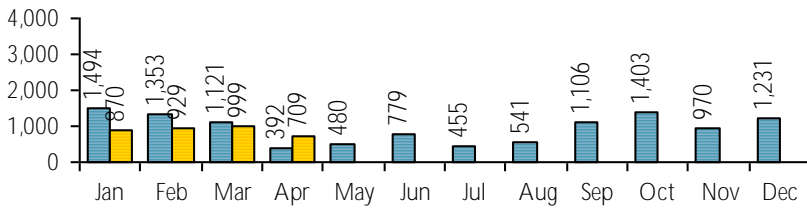

Online Visits: 72,349

Average minutes per visit: 1:12

Website Traffic Details:

CIRCULATION

Online Circulation: 11,258

2020 2021

Overdrive: 11,108
 RBDigital Magazines: 0
 Freegal Streaming: 74
 Freegal Downloads: 45
 Hoopla: 31 #####

Physical Circulation: 42,452

2020 2021

Average Physical Circulation: 1,633
 Highest day: 2,121 on Tue, Apr 6

Self Checkout Kiosk

checkout desk

successful logins:	884
unsuccessful logins:	45
successful checkouts:	890

Information desk

successful checkouts	363	successful patrons	93
successful renewals	49	patrons refused	11
checkouts refused	6		

SERVICES

Computer Sessions: 463

research spec coll express adult

2020 2021

Reference Transactions: 716

2020 2021

Other Service Transactions: 709

2020 2021

computer/printing directional/policy
other reference

Pick-it-Up : 121
Books by Mail : 15

Purchased Database Usage

2020 2021

Consumer Reports