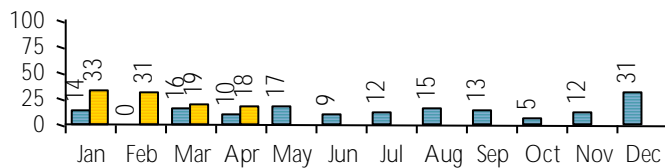

Creativebug Portal