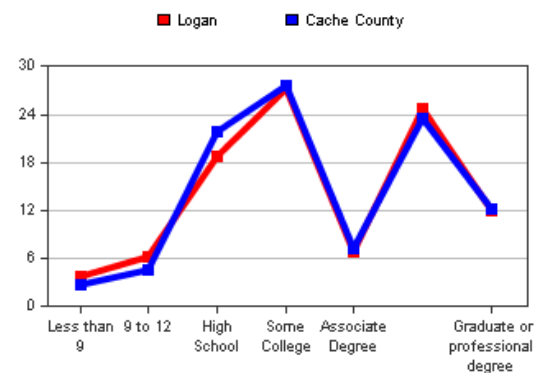

Source:

Utah School District Comparison 2014-2015
 Utah State Office of Education Graduation Rate
 Utah State Office of Education Class Size

Student Assessment of Growth and Excellence (SAGE) 2016

Subject Area	Logan City School District Percent Proficient	Cache County School District Percent Proficient
Language Arts	41.2%	56.1%
Mathematics	45.2%	63.5%
Science	47.5%	62.9%

* SAGE is the comprehensive assessment system for Utah. SAGE is unique to Utah and is developed by Utah educators.

Source:

Utah State Office of Education

Educational Attainment: Logan and Cache County (2014)