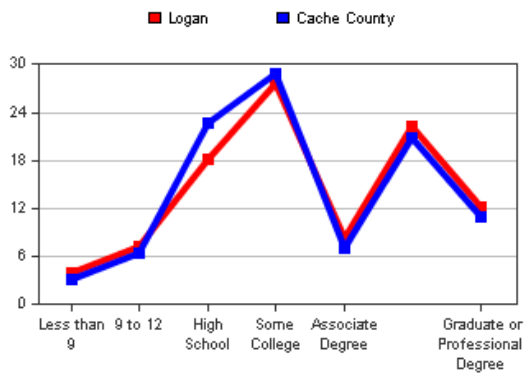

Source:

National Center for Education Statistics
Utah State University Facts and Figures

School Enrollment: Logan and Cache County, 2000

	Logan	Cache County
Preschool	3.2%	4.4%
Kindergarten	2.5%	3.9%
Elementary School (grades 1-8)	17.4%	31.0%
High School (grades 9-12)	9.5%	17.3%
College	67.4%	43.4%

* Enrollment numbers represent the percent of the population age 3 years and over who are currently enrolled in school.

Source:

U.S. Census: American FactFinder

Educational Attainment: Logan and Cache County, 2000