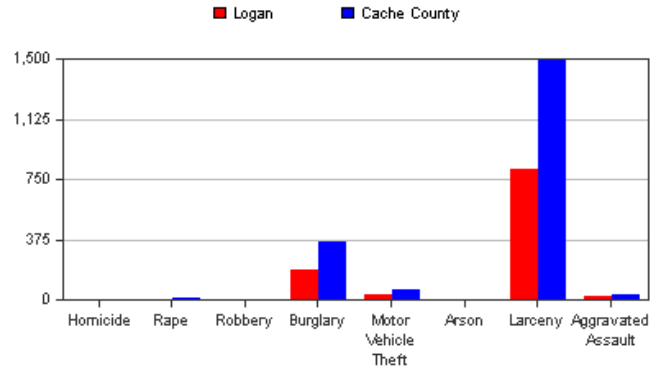

Logan Library

Community Profile

Crime & Law Enforcement

Quick Facts

Logan, 2012:	
Crime rate per 1,000:	21.81
Law enforcement employees per 1,000:	1.86
Cache County, 2012:	
Crime rate per 1,000:	17.14
Law enforcement employees per 1,000:	2.39

Source:

Department of Public Safety: 2012 Crime in Utah

Annual Arrests: Logan and Cache County, 2012

Age	Logan	Cache County
Adult	1,727	3,576
Juvenile	725	1,372
Total	2,452	4,948

Source:

Department of Public Safety: 2012 Crime in Utah

Crimes Committed: Logan and Cache County, 2012

Crime	Logan	Cache County
Homicide	0	0
Rape	1	19
Robbery	3	4
Burglary	190	360
Motor Vehicle Theft	31	62
Arson	1	5
Larceny	812	1,494
Aggravated Assault	28	36