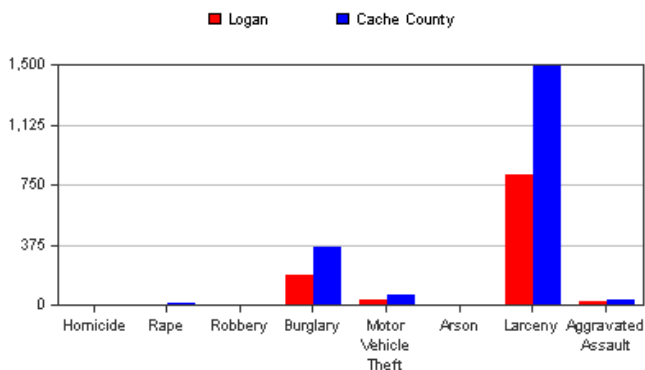

Logan Library

Community Profile

Crime & Law Enforcement

Quick Facts

Logan, 2012:	
Crime rate per 1,000:	21.81
Law enforcement employees per 1,000:	1.86
Cache County, 2012:	
Crime rate per 1,000:	17.14
Law enforcement employees per 1,000:	2.39

Source:

Department of Public Safety: 2012 Crime in Utah

Annual Arrests: Logan and Cache County, 2012

Age	Logan	Cache County
Adult	1,727	3,576
Juvenile	725	1,372
Total	2,452	4,948

Source:

Department of Public Safety: 2012 Crime in Utah

Crimes Committed: Logan and Cache County, 2012

Crime	Logan	Cache County
Homicide	0	0
Rape	1	19
Robbery	3	4
Burglary	190	360
Motor Vehicle Theft	31	62
Arson	1	5
Larceny	812	1,494
Aggravated Assault	28	36