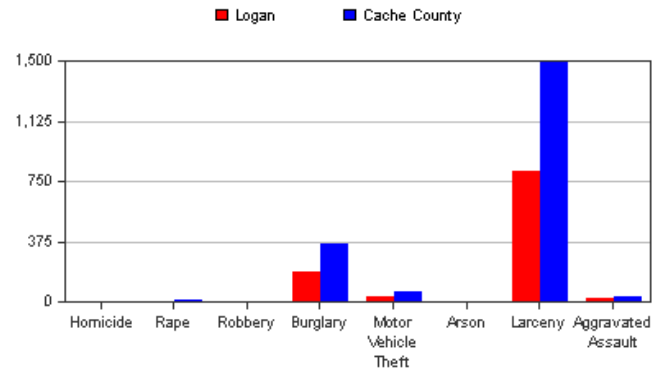

Logan Library

Community Profile

Crime & Law Enforcement

Quick Facts

Logan, 2012:	
Crime rate per 1,000:	21.81
Law enforcement employees per 1,000:	1.86
Cache County, 2012:	
Crime rate per 1,000:	17.14
Law enforcement employees per 1,000:	2.39

Source:

Department of Public Safety: 2012 Crime in Utah

Annual Arrests: Logan and Cache County, 2012

Age	Logan	Cache County
Adult	1,727	3,576
Juvenile	725	1,372
Total	2,452	4,948

Source:

Department of Public Safety: 2012 Crime in Utah

Crimes Committed: Logan and Cache County, 2012

Crime	Logan	Cache County
Homicide	0	0
Rape	1	19
Robbery	3	4
Burglary	190	360
Motor Vehicle Theft	31	62
Arson	1	5
Larceny	812	1,494
Aggravated Assault	28	36