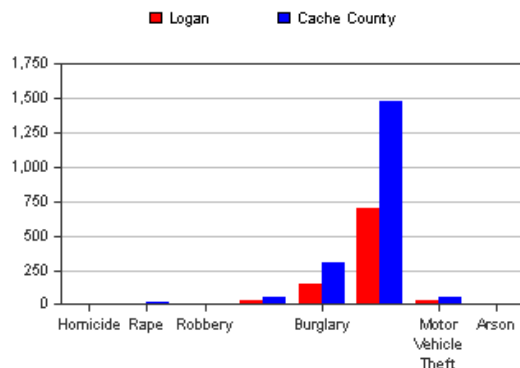

Logan Library

Community Profile

Crime & Law Enforcement

Quick Facts

Logan, 2006:	
Crime rate per 1,000:	19.47
Law enforcement employees per 1,000:	1.89
Cache County, 2006:	
Crime rate per 1,000:	19.41
Law enforcement employees per 1,000:	2.72

Source:

Department of Public Safety: 2006 Crime in Utah

Annual Arrests: Logan and Cache County, 2006

Age	Logan	Cache County
Adult	1,981	3,502
Juvenile	1,186	1,950
Total	3,167	5,452

Source:

Department of Public Safety: 2006 Crime in Utah

Crimes Committed: Logan and Cache County, 2006

Crime	Logan	Cache County
Homicide	1	2
Rape	11	23
Robbery	6	7
Aggravated Assault	26	50
Burglary	153	302
Larceny	706	1,478
Motor Vehicle Theft	24	53
Arson	1	1