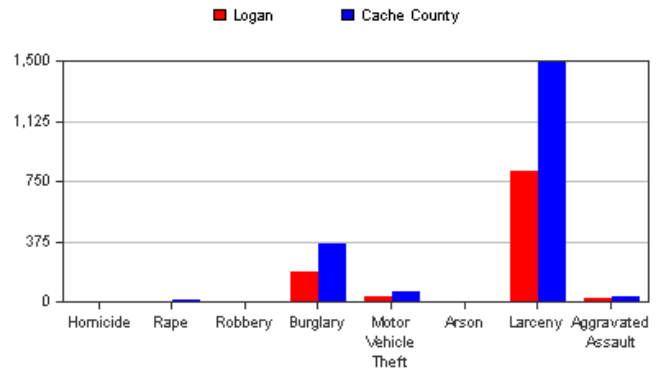

Logan Library

Community Profile

Crime & Law Enforcement

Quick Facts

Logan, 2012:	
Crime rate per 1,000:	21.81
Law enforcement employees per 1,000:	1.86
Cache County, 2012:	
Crime rate per 1,000:	17.14
Law enforcement employees per 1,000:	2.39

Source:

Department of Public Safety: 2012 Crime in Utah

Annual Arrests: Logan and Cache County, 2012

Age	Logan	Cache County
Adult	1,727	3,576
Juvenile	725	1,372
Total	2,452	4,948

Source:

Department of Public Safety: 2012 Crime in Utah

Crimes Committed: Logan and Cache County, 2012

Crime	Logan	Cache County
Homicide	0	0
Rape	1	19
Robbery	3	4
Burglary	190	360
Motor Vehicle Theft	31	62
Arson	1	5
Larceny	812	1,494
Aggravated Assault	28	36