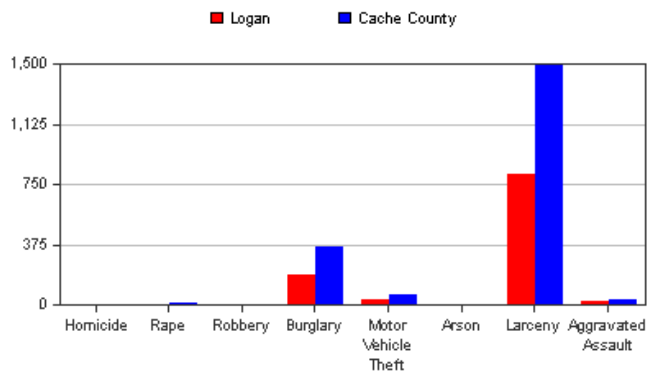

Logan Library

Community Profile

Crime & Law Enforcement

Quick Facts

Logan, 2012:	
Crime rate per 1,000:	21.81
Law enforcement employees per 1,000:	1.86
Cache County, 2012:	
Crime rate per 1,000:	17.14
Law enforcement employees per 1,000:	2.39

Source:

Department of Public Safety: 2012 Crime in Utah

Annual Arrests: Logan and Cache County, 2012

Age	Logan	Cache County
Adult	1,727	3,576
Juvenile	725	1,372
Total	2,452	4,948

Source:

Department of Public Safety: 2012 Crime in Utah

Crimes Committed: Logan and Cache County, 2012

Crime	Logan	Cache County
Homicide	0	0
Rape	1	19
Robbery	3	4
Burglary	190	360
Motor Vehicle Theft	31	62
Arson	1	5
Larceny	812	1,494
Aggravated Assault	28	36