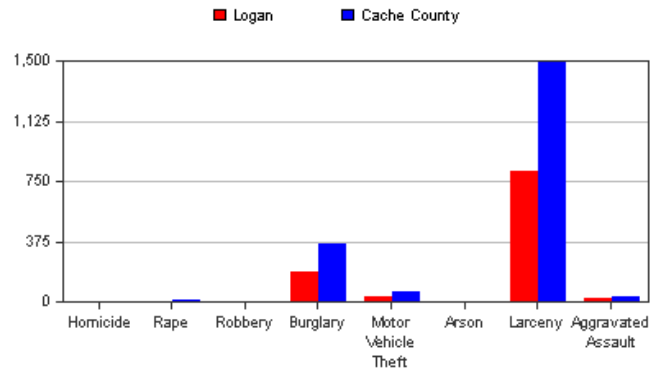

Logan Library

Community Profile

Crime & Law Enforcement

Quick Facts

Logan, 2012:	
Crime rate per 1,000:	21.81
Law enforcement employees per 1,000:	1.86
Cache County, 2012:	
Crime rate per 1,000:	17.14
Law enforcement employees per 1,000:	2.39

Source:

Department of Public Safety: 2012 Crime in Utah

Annual Arrests: Logan and Cache County, 2012

Age	Logan	Cache County
Adult	1,727	3,576
Juvenile	725	1,372
Total	2,452	4,948

Source:

Department of Public Safety: 2012 Crime in Utah

Crimes Committed: Logan and Cache County, 2012

Crime	Logan	Cache County
Homicide	0	0
Rape	1	19
Robbery	3	4
Burglary	190	360
Motor Vehicle Theft	31	62
Arson	1	5
Larceny	812	1,494
Aggravated Assault	28	36

Source:

Department of Public Safety: 2012 Crime in Utah

More Information

- **Cache County Sheriffs Office** - Information on the Sheriff's office including services offered, patrols and county jails.
- **City-Data** - Detailed, informative profiles of all cities in the United States from crime rates to weather patterns.
- **Logan City Police Department** - Information about the Logan Police Department, recent police activity, and neighborhood councils.
- **Utah Department of Public Safety Bureau of Criminal Identification: Crime Statistics for the State of Utah** - Quarterly and year-end reports with crime statistics for cities and counties in Utah.