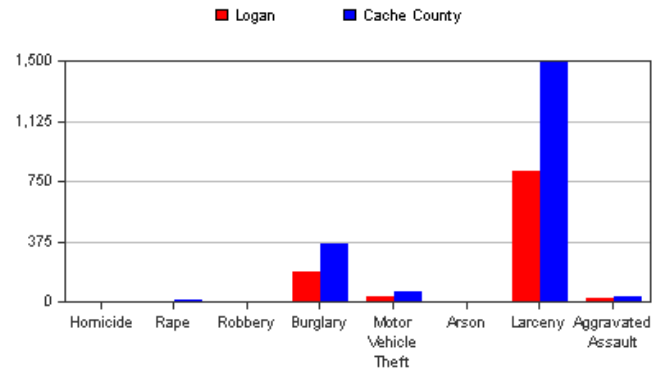

Logan Library

Community Profile

Crime & Law Enforcement

Quick Facts

Logan, 2012:	
Crime rate per 1,000:	21.81
Law enforcement employees per 1,000:	1.86
Cache County, 2012:	
Crime rate per 1,000:	17.14
Law enforcement employees per 1,000:	2.39

Source:

Department of Public Safety: 2012 Crime in Utah

Annual Arrests: Logan and Cache County, 2012

Age	Logan	Cache County
Adult	1,727	3,576
Juvenile	725	1,372
Total	2,452	4,948

Source:

Department of Public Safety: 2012 Crime in Utah

Crimes Committed: Logan and Cache County, 2012

Crime	Logan	Cache County
Homicide	0	0
Rape	1	19
Robbery	3	4
Burglary	190	360
Motor Vehicle Theft	31	62
Arson	1	5
Larceny	812	1,494
Aggravated Assault	28	36

Source:

Department of Public Safety: 2012 Crime in Utah

More Information

- **Cache County Sheriffs Office** - Information on the Sheriff's office including services offered, patrols and county jails.
- **City-Data** - Detailed, informative profiles of all cities in the United States from crime rates to weather patterns.
- **Logan City Police Department** - Information about the Logan Police Department, recent police activity, and neighborhood councils.
- **Utah Department of Public Safety Bureau of Criminal Identification: Crime Statistics for the State of Utah** - Quarterly and year-end reports with crime statistics for cities and counties in Utah.