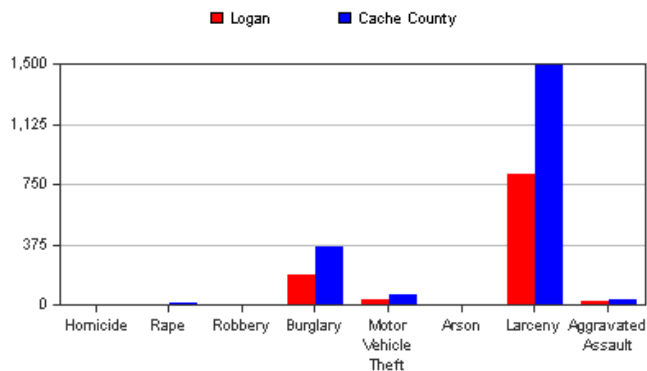

Logan Library

Community Profile

Crime & Law Enforcement

Quick Facts

Logan, 2012:	
Crime rate per 1,000:	21.81
Law enforcement employees per 1,000:	1.86
Cache County, 2012:	
Crime rate per 1,000:	17.14
Law enforcement employees per 1,000:	2.39

Source:

Department of Public Safety: 2012 Crime in Utah

Annual Arrests: Logan and Cache County, 2012

Age	Logan	Cache County
Adult	1,727	3,576
Juvenile	725	1,372
Total	2,452	4,948

Source:

Department of Public Safety: 2012 Crime in Utah

Crimes Committed: Logan and Cache County, 2012

Crime	Logan	Cache County
Homicide	0	0
Rape	1	19
Robbery	3	4
Burglary	190	360
Motor Vehicle Theft	31	62
Arson	1	5
Larceny	812	1,494
Aggravated Assault	28	36

Source:

Department of Public Safety: 2012 Crime in Utah

More Information

- **Cache County Sheriffs Office** - Information on the Sheriff's office including services offered, patrols and county jails.
- **City-Data** - Detailed, informative profiles of all cities in the United States from crime rates to weather patterns.
- **Logan City Police Department** - Information about the Logan Police Department, recent police activity, and neighborhood councils.
- **Utah Department of Public Safety Bureau of Criminal Identification: Crime Statistics for the State of Utah** - Quarterly and year-end reports with crime statistics for cities and counties in Utah.